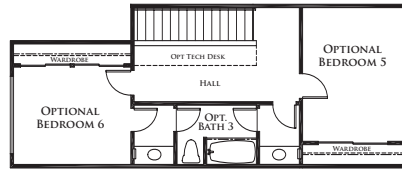

TRAILS

RESIDENCE I

2,875 TO 3,091 SQ. FT. ■ 3 TO 7 BEDROOMS ■ 2 TO 3 BATHS

UPPER LEVEL

OPTIONAL BEDROOM 6/BATH 3 & LOFT

OPTIONAL BEDROOM 5, BEDROOM 6/BATH 3

MAIN LEVEL

PLAN SHOWN IN REVERSE
(AS PER MODEL)

OPTIONAL BEDROOM 7
W/2-CAR GARAGE, W/STORAGE