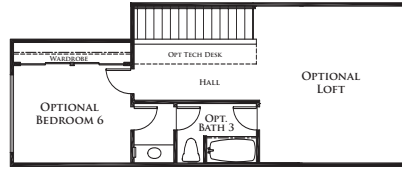

TRAILS

RESIDENCE I

2,875 TO 3,091 SQ. FT. ■ 3 TO 7 BEDROOMS ■ 2 TO 3 BATHS

UPPER LEVEL

OPTIONAL BEDROOM 6/BATH 3 & LOFT

OPTIONAL BEDROOM 5, BEDROOM 6/BATH 3

MAIN LEVEL

PLAN SHOWN IN REVERSE
(AS PER MODEL)