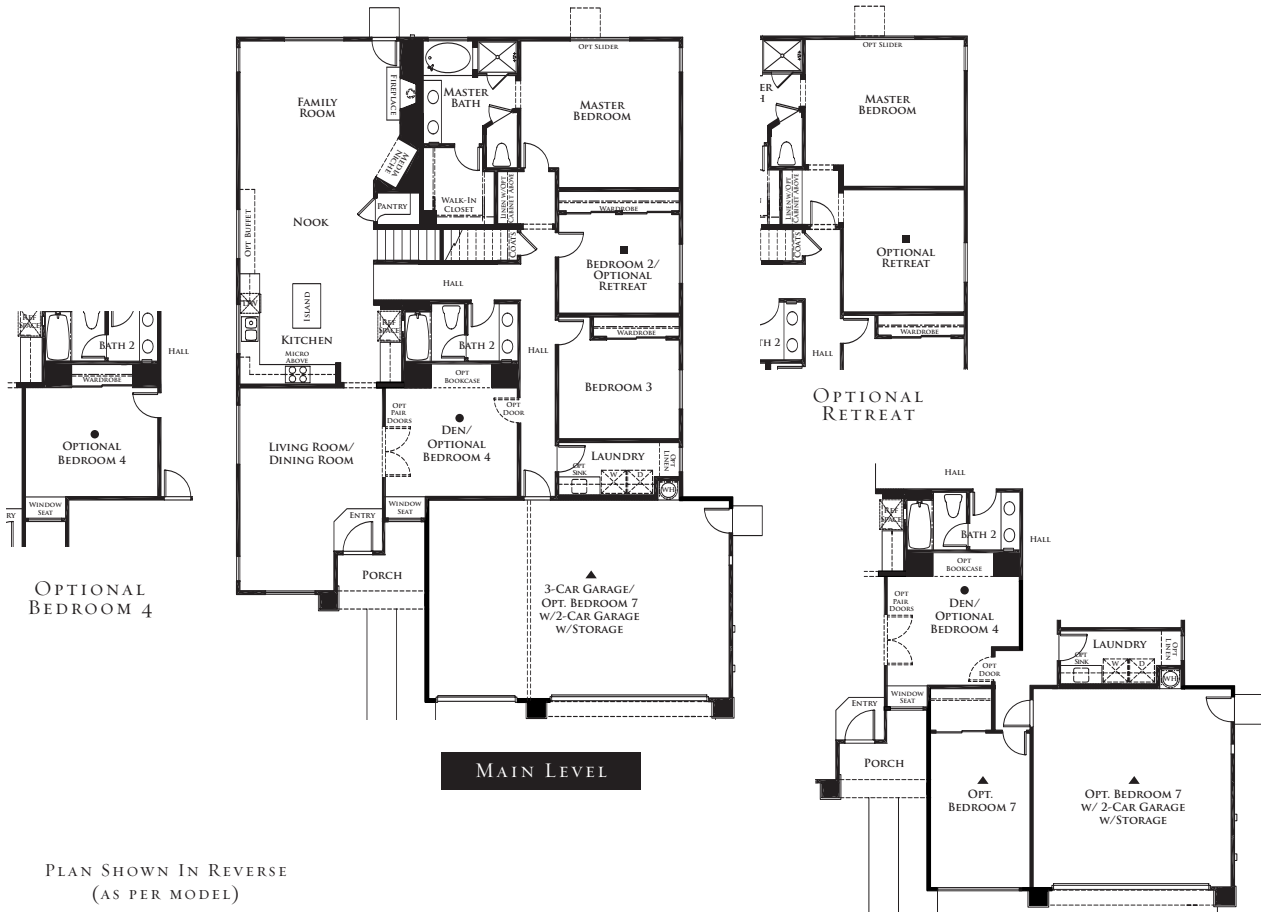

TRAILS

RESIDENCE I

2,875 TO 3,091 SQ. FT. ■ 3 TO 7 BEDROOMS ■ 2 TO 3 BATHS

UPPER LEVEL

OPTIONAL BEDROOM 6/BATH 3 & LOFT

OPTIONAL BEDROOM 5, BEDROOM 6/BATH 3

MAIN LEVEL

PLAN SHOWN IN REVERSE
(AS PER MODEL)

OPTIONAL BEDROOM 7
W/2-CAR GARAGE, W/STORAGE