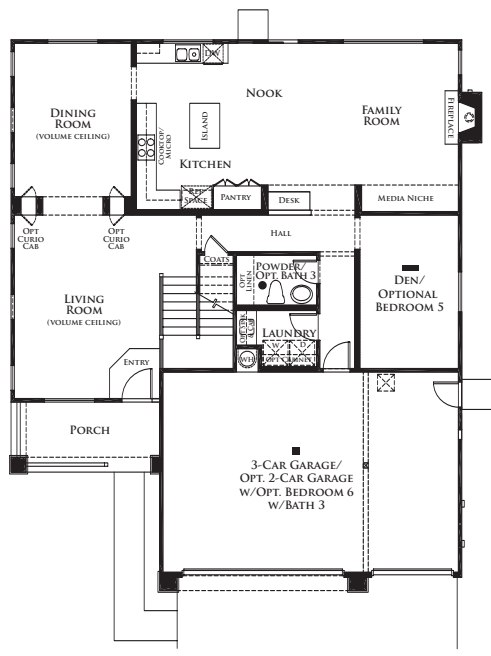

HARVEST RESIDENCE 4

3,003 TO 3,203 SQ. FT. ■ 4 TO 6 BEDROOMS ■ 2.5 TO 3 BATHS

UPPER LEVEL

OPTIONAL BATH 3

OPTIONAL BEDROOM 5 WITH BATH 3 AND 2-CAR GARAGE

OPTIONAL BEDROOM 5 WITH BATH 3 AND 3-CAR GARAGE

MAIN LEVEL