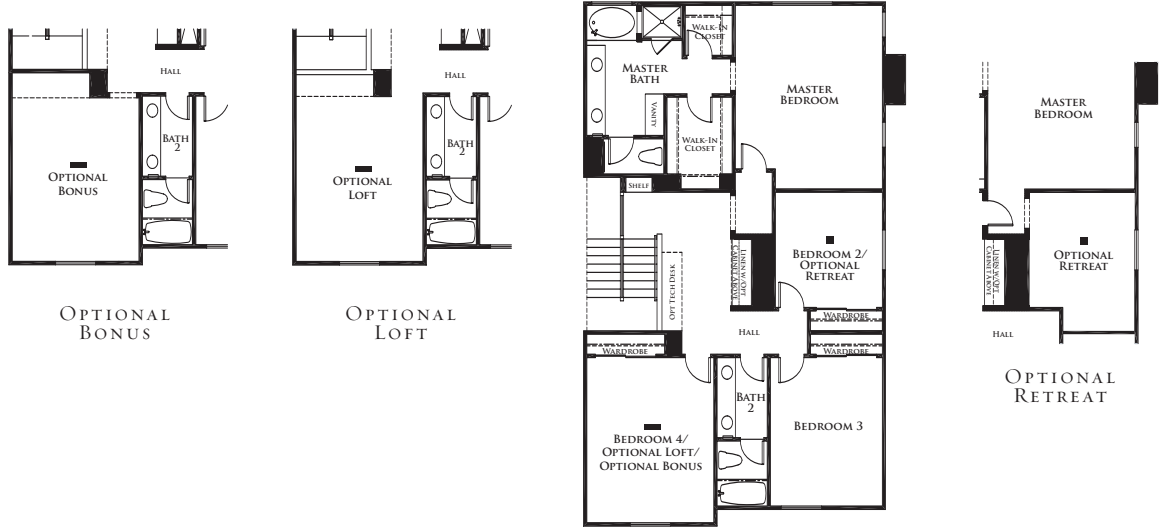

HARVEST RESIDENCE 4

3,003 TO 3,203 SQ. FT. ■ 4 TO 6 BEDROOMS ■ 2.5 TO 3 BATHS

UPPER LEVEL

OPTIONAL BATH 3

OPTIONAL BEDROOM 5 WITH BATH 3 AND 2-CAR GARAGE

OPTIONAL BEDROOM 5 WITH BATH 3 AND 3-CAR GARAGE

MAIN LEVEL

OPTIONAL BEDROOM 6/BATH 3 AND 2-CAR GARAGE