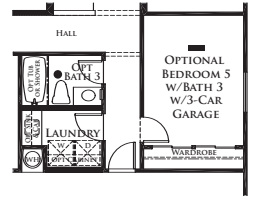

HARVEST RESIDENCE 4

3,003 TO 3,203 SQ. FT. ■ 4 TO 6 BEDROOMS ■ 2.5 TO 3 BATHS

UPPER LEVEL

OPTIONAL BATH 3

OPTIONAL BEDROOM 5 WITH BATH 3 AND 2-CAR GARAGE

OPTIONAL BEDROOM 5 WITH BATH 3 AND 3-CAR GARAGE

MAIN LEVEL

OPTIONAL BEDROOM 6/BATH 3 AND 2-CAR GARAGE