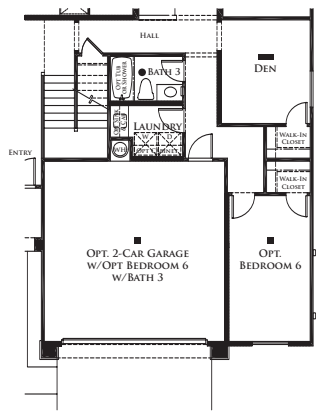

HARVEST RESIDENCE 4

3,003 TO 3,203 SQ. FT. ■ 4 TO 6 BEDROOMS ■ 2.5 TO 3 BATHS

UPPER LEVEL

OPTIONAL BATH 3

OPTIONAL BEDROOM 5 WITH BATH 3 AND 2-CAR GARAGE

OPTIONAL BEDROOM 5 WITH BATH 3 AND 3-CAR GARAGE

MAIN LEVEL

OPTIONAL BEDROOM 6/BATH 3 AND 2-CAR GARAGE