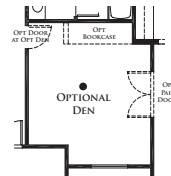

HARVEST

RESIDENCE 2

2,238 TO 2,883 SQ. FT. ■ 4 TO 6 BEDROOMS ■ 2 TO 3 BATHS
 TWO-STORY OPTIONAL CONFIGURATION (AS MODELED)

UPPER LEVEL

(OPTIONAL WITH RESIDENCE 2X ONLY)

OPTIONAL BEDROOM 6/BATH 3 & LOFT

OPTIONAL BEDROOM 5, BEDROOM 6/BATH 3

OPTIONAL RETREAT

MAIN LEVEL

STANDARD RESIDENCE 2
 SINGLE-STORY
 CONFIGURATION

OPTIONAL DEN

PLAN SHOWN IN REVERSE
 (AS PER MODEL)