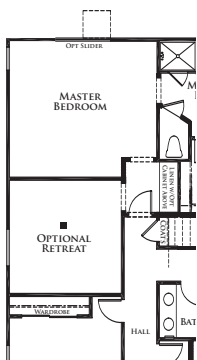

HARVEST

RESIDENCE 2

2,238 TO 2,883 SQ. FT. ■ 4 TO 6 BEDROOMS ■ 2 TO 3 BATHS
 TWO-STORY OPTIONAL CONFIGURATION (AS MODELED)

UPPER LEVEL

(OPTIONAL WITH RESIDENCE 2X ONLY)

OPTIONAL BEDROOM 6/BATH 3 & LOFT

OPTIONAL BEDROOM 5, BEDROOM 6/BATH 3

OPTIONAL RETREAT

MAIN LEVEL

STANDARD RESIDENCE 2
 SINGLE-STORY
 CONFIGURATION

OPTIONAL DEN

PLAN SHOWN IN REVERSE
 (AS PER MODEL)