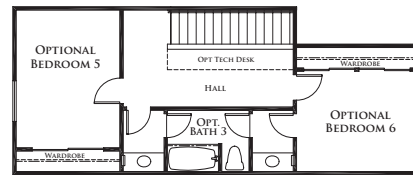

HARVEST

RESIDENCE 2

2,238 TO 2,883 SQ. FT. ■ 4 TO 6 BEDROOMS ■ 2 TO 3 BATHS
 TWO-STORY OPTIONAL CONFIGURATION (AS MODELED)

UPPER LEVEL

(OPTIONAL WITH RESIDENCE 2X ONLY)

OPTIONAL BEDROOM 6/BATH 3 & LOFT

OPTIONAL BEDROOM 5, BEDROOM 6/BATH 3

OPTIONAL RETREAT

MAIN LEVEL

STANDARD RESIDENCE 2
 SINGLE-STORY
 CONFIGURATION

OPTIONAL DEN

PLAN SHOWN IN REVERSE
 (AS PER MODEL)