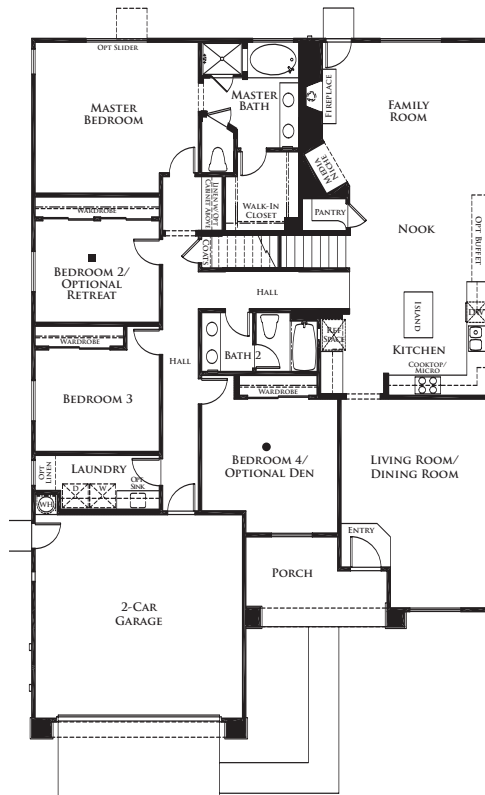

HARVEST

RESIDENCE 2

2,238 TO 2,883 SQ. FT. ■ 4 TO 6 BEDROOMS ■ 2 TO 3 BATHS
 TWO-STORY OPTIONAL CONFIGURATION (AS MODELED)

UPPER LEVEL

(OPTIONAL WITH RESIDENCE 2X ONLY)

OPTIONAL BEDROOM 6/BATH 3 & LOFT

OPTIONAL BEDROOM 5, BEDROOM 6/BATH 3

OPTIONAL RETREAT

MAIN LEVEL

STANDARD RESIDENCE 2
 SINGLE-STORY
 CONFIGURATION

OPTIONAL DEN

PLAN SHOWN IN REVERSE
 (AS PER MODEL)