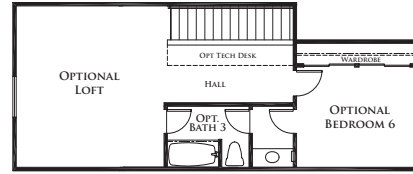

HARVEST

RESIDENCE 2

2,238 TO 2,883 SQ. FT. ■ 4 TO 6 BEDROOMS ■ 2 TO 3 BATHS
 TWO-STORY OPTIONAL CONFIGURATION (AS MODELED)

UPPER LEVEL

(OPTIONAL WITH RESIDENCE 2X ONLY)

OPTIONAL BEDROOM 6/BATH 3 & LOFT

OPTIONAL BEDROOM 5, BEDROOM 6/BATH 3

OPTIONAL RETREAT

MAIN LEVEL

STANDARD RESIDENCE 2
 SINGLE-STORY
 CONFIGURATION

OPTIONAL DEN

PLAN SHOWN IN REVERSE
 (AS PER MODEL)